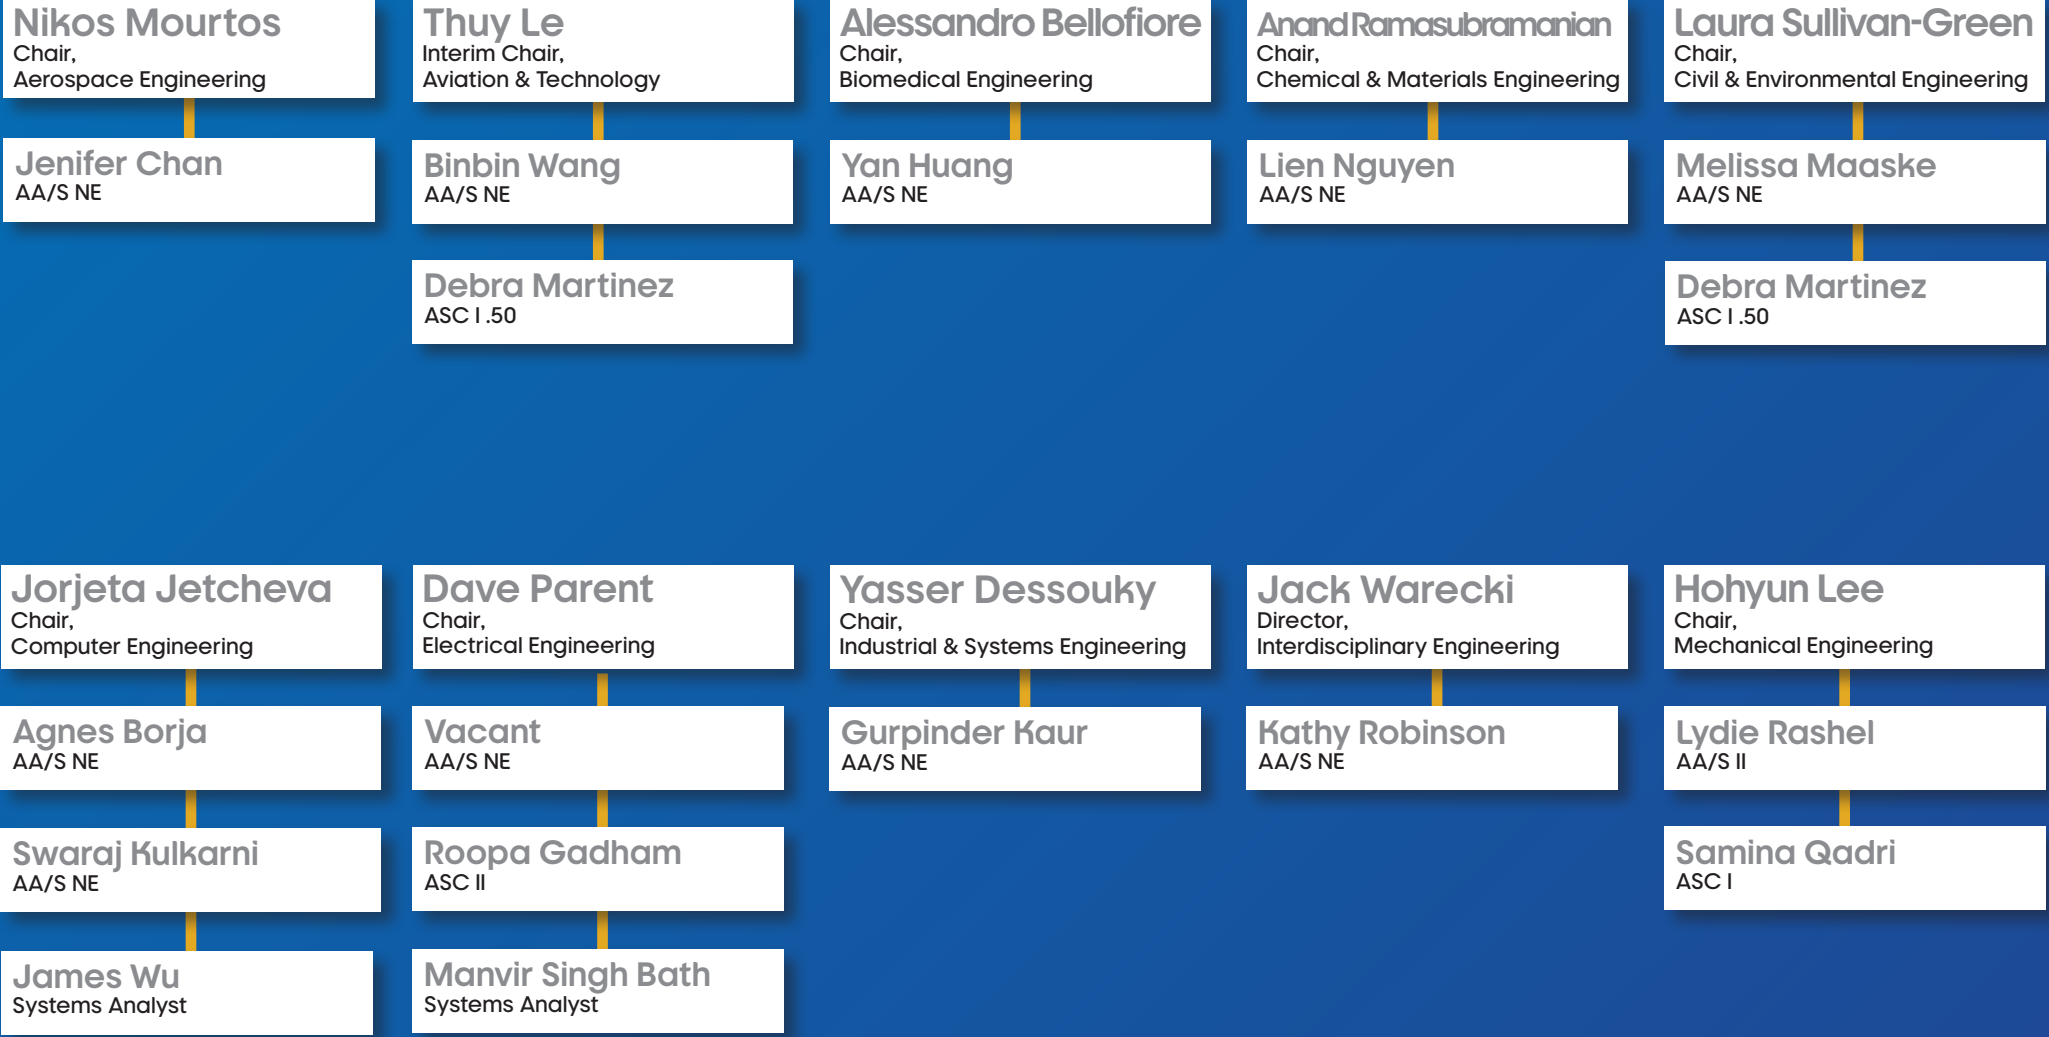

Charles W. Davidson College of Engineering Academic Department Organization Chart

Fall 2025
August 18, 2025